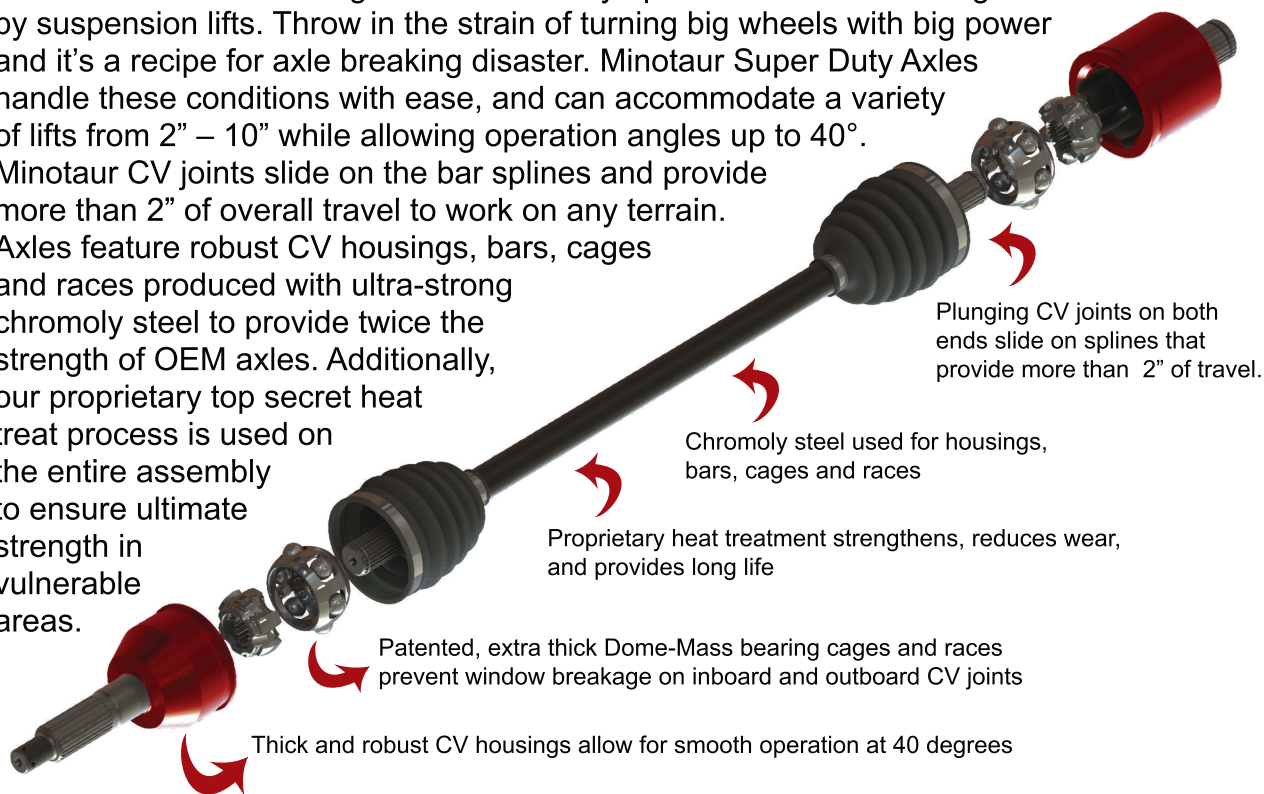

OEM axles were not designed to continually operate at the severe angles created by suspension lifts. Throw in the strain of turning big wheels with big power and it's a recipe for axle breaking disaster. Minotaur Super Duty Axles handle these conditions with ease, and can accommodate a variety of lifts from 2" – 10" while allowing operation angles up to 40°.

Minotaur CV joints slide on the bar splines and provide more than 2" of overall travel to work on any terrain.

Axles feature robust CV housings, bars, cages and races produced with ultra-strong chromoly steel to provide twice the strength of OEM axles. Additionally, our proprietary top secret heat treat process is used on the entire assembly to ensure ultimate strength in vulnerable areas.