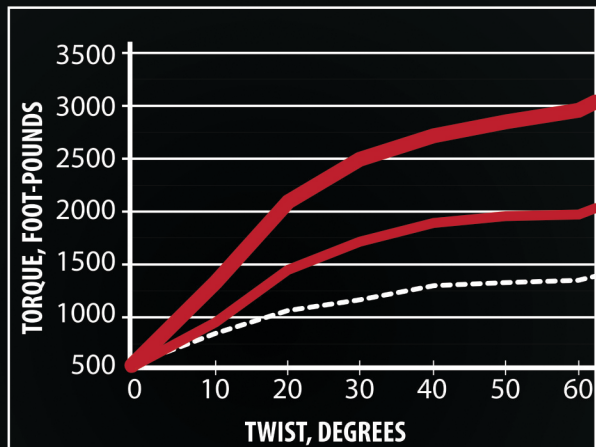

Check with customer service if you are needing an extended length axles. (815-967-1444)

**RIDE CONFIDENTLY
WITH THE NEW...**

MINOTAUR

SUPER DUTY
AXLES

**MOTOR
MASTER** 
Powersports™
shopmmps.com

Minotaur vs. OEM